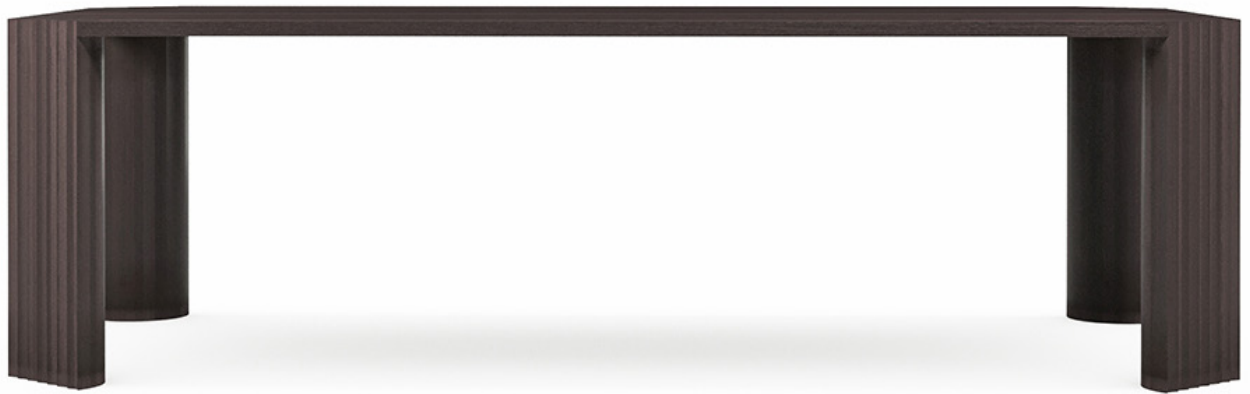

111
DINING TABLE

W 200 CM | 78,7"

D 100CM | 39,4"

H 76 CM | 29,9"

PRODUCT FEATURES

OAK WOOD.

BASE IN OAK WOOD.

PRODUCT OPTIONS

WOOD FINISHES:

AVAILABLE IN ALL COLLECTOR WOODS SWATCHES.