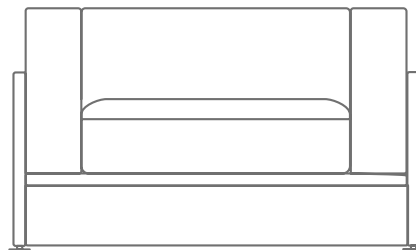

CHAPLIN ARMCHAIR

SIMPLE GEOMETRY AND VERSATILITY IT CAN GIVE THE LIVING ROOM
DIFFERENT LOOKS AND FEELS.
FROM FORMAL TO CASUAL, THE LIGHT SOLID WOOD STRUCTURE
CAN SUPPORT DIFFERENT CONTRASTING LEATHER AND FABRIC
COMBINATIONS AND STILL MAINTAINS THE CLEAN VISUAL INTACT.

CHAPLIN ARMCHAIR

W 110 CM | 43,3"

D 85 CM | 33,5"

H 60 CM | 23,6"

PRODUCT FEATURES

STRUCTURE IN OAK WOOD.

UPHOLSTERED IN FABRIC.

GENUINE LEATHER DETAILS.