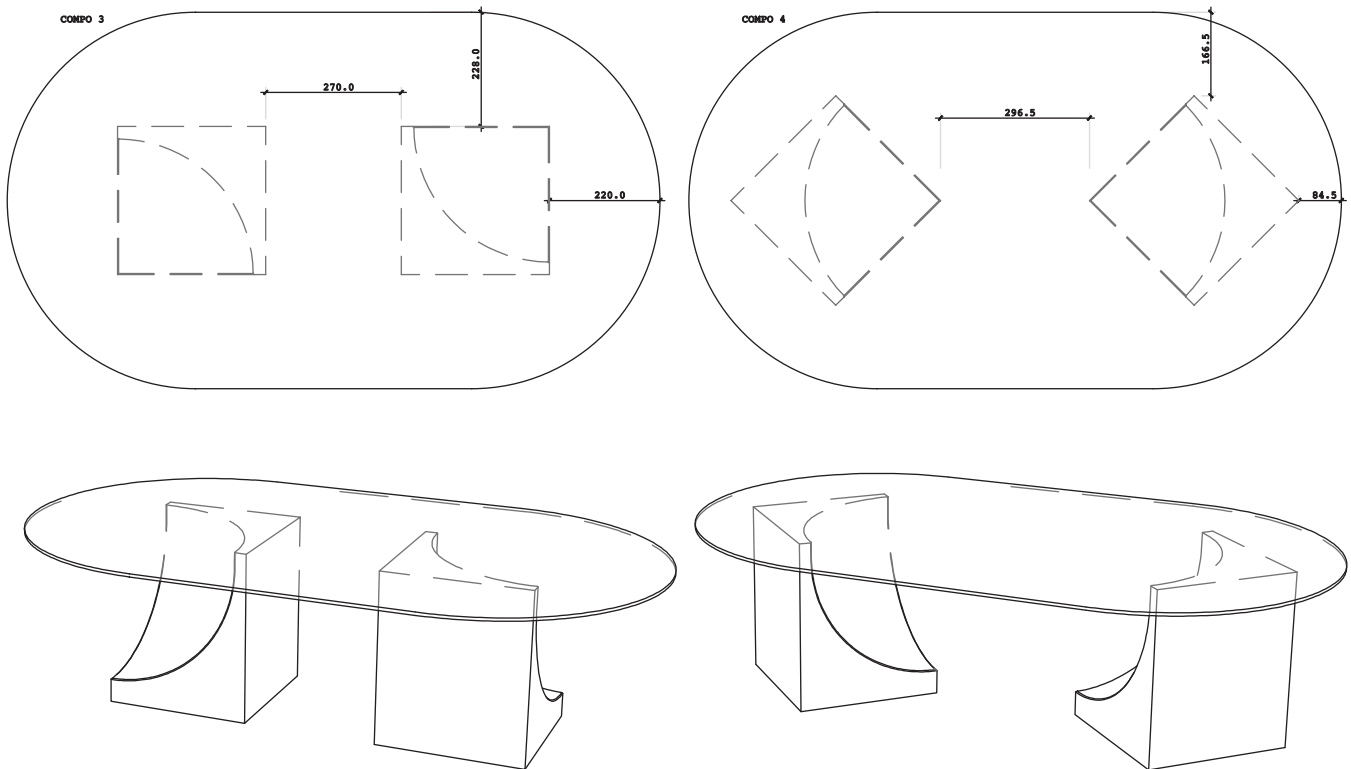

EDGE CENTER TABLE OVAL

FAMILY OF COFFEE TABLES, CONSOLE AND DINING TABLES
CHARACTERIZED BY AN ARCHITECTURAL AND SCULPTURAL
BASE, COMBINED WITH A GLASS TOP.

EDGE CENTER TABLE OVAL

W 110 CM | 43,3"

D 66 CM | 26"

H 35 CM | 13,8"

PRODUCT FEATURES

TABLE TOP IN GLASS OR CAST GLASS.

LEG IN TRAVERTINO.

PRODUCT OPTIONS

GLASS FINISHES:

AVAILABLE IN GLASS OR CAST GLASS.

LEG FINISHES:

AVAILABLE IN ALL COLLECTOR WOOD SWATCHES.

AVAILABLE IN ALL COLLECTOR MARBLE SWATCHES.

EDGE
CENTER TABLE OVAL