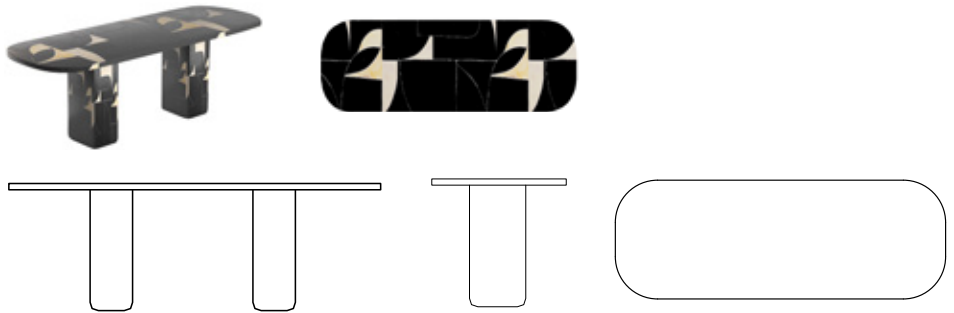

HARLEQUIN

HARLEQUIN | DINING TABLE

HARLEQUIN | DINING TABLE

DIMENSIONS

W 250 cm | 98.4"
D 90 CM | 35.4"
H 75 cm | 29.5"

TECHNICAL CHARACTERISTICS

Hand-Crafted, Woodwork Marquetry

PRODUCT OPTIONS

WOOD FINISHES:

Available in all COLLECTOR wood swatches.

AS PICTURED

Harlequin | Dining Table: Hand-Crafted,
Woodwork Marquetry

PACKAGING

WEIGHT ITEM:

Harlequin Dining Table
396 lb | 180 kg

WEIGHT PACKAGING:

Harlequin Dining Table
440 lb | 200 kg

PACKAGING TYPE: wooden box and pallet

PACKAGING DIMENSIONS WITH PALLET:

Harlequin Dining Table
W 255cm | 100"
D 95 CM | 37.4"
H 80 cm | 31.4"

Number of parcels: 1 per box