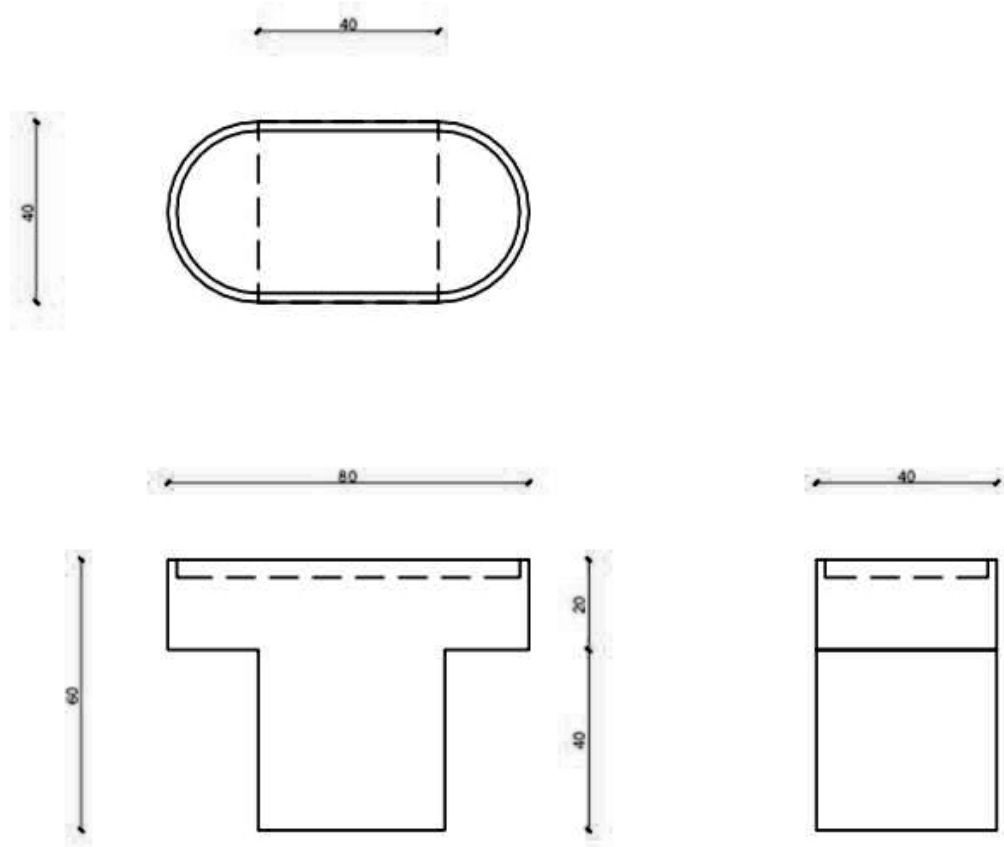

THORONET SIDE TABLE

A PERMANENT TRIBUTE TO THE BEAUTY OF TIMELESS THINGS DESIGNED BY FRANCESCO BALZANO. PURITY OF LINES AND ESSENTIAL FUNCTIONS OF EVERY-DAY LIFESTYLE.

COLLECTOR
WWW.COLLECTORGROUP.PT

LIMITED EDITION

THORONET SIDE TABLE

W 80 CM | 31,4"

D 40CM | 15,7"

H 35 CM | 13,7"

PRODUCT FEATURES

Structure in Ceppo Di Gre